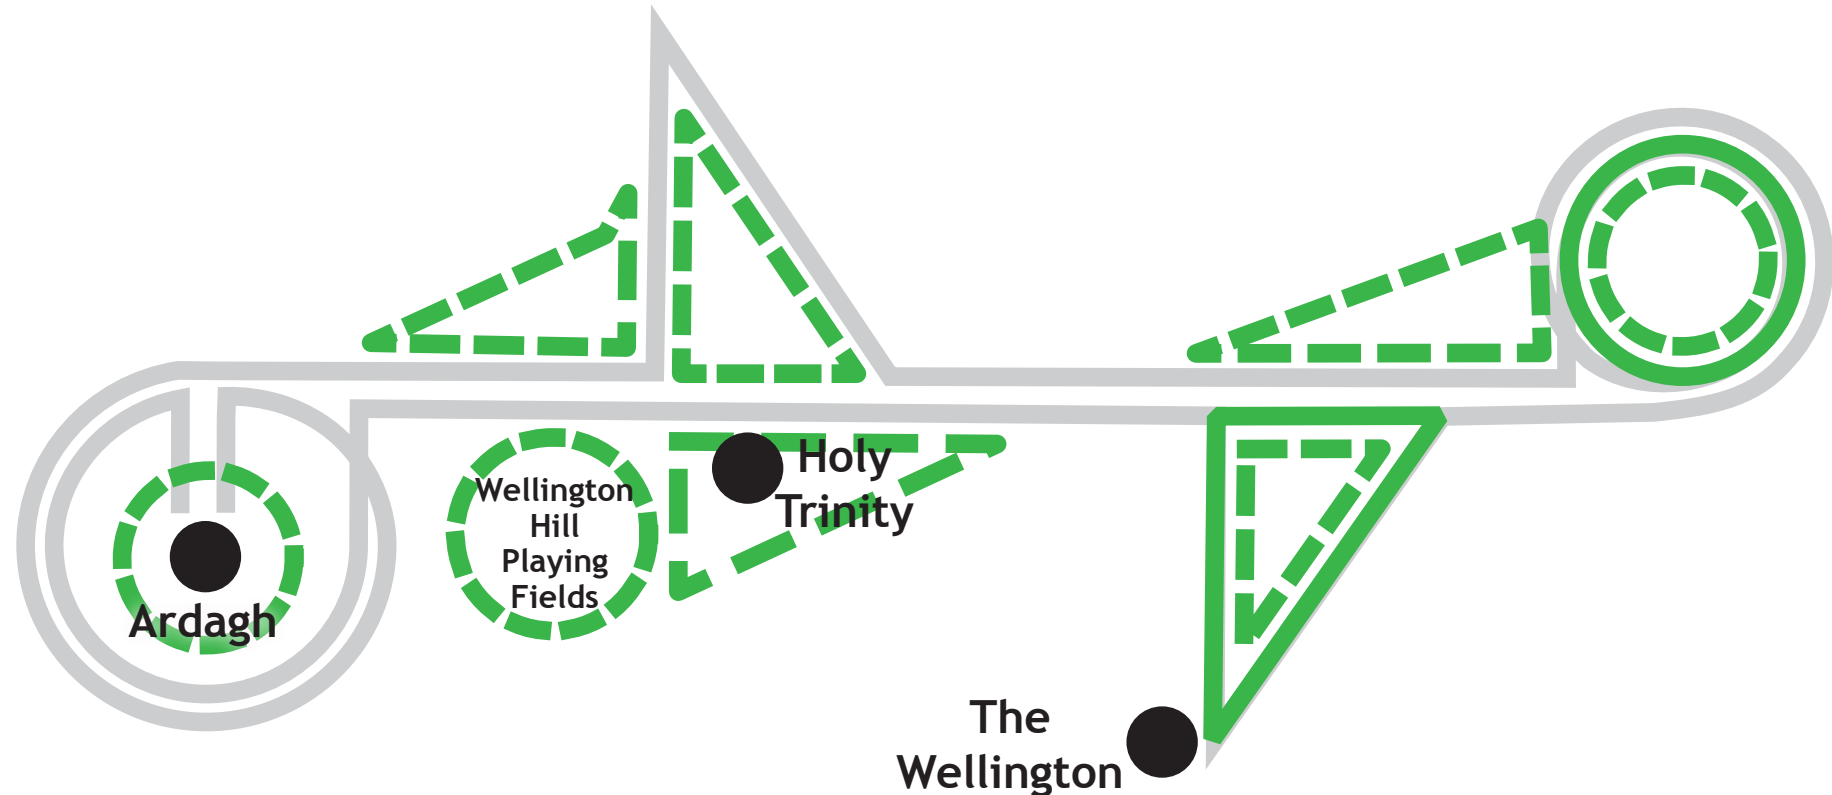

● The Beehive

● Horfield Leisure Centre

- All-weather routes
- - Fair-weather route

WALK/RUN
HORFIELD COMMON
500m routes